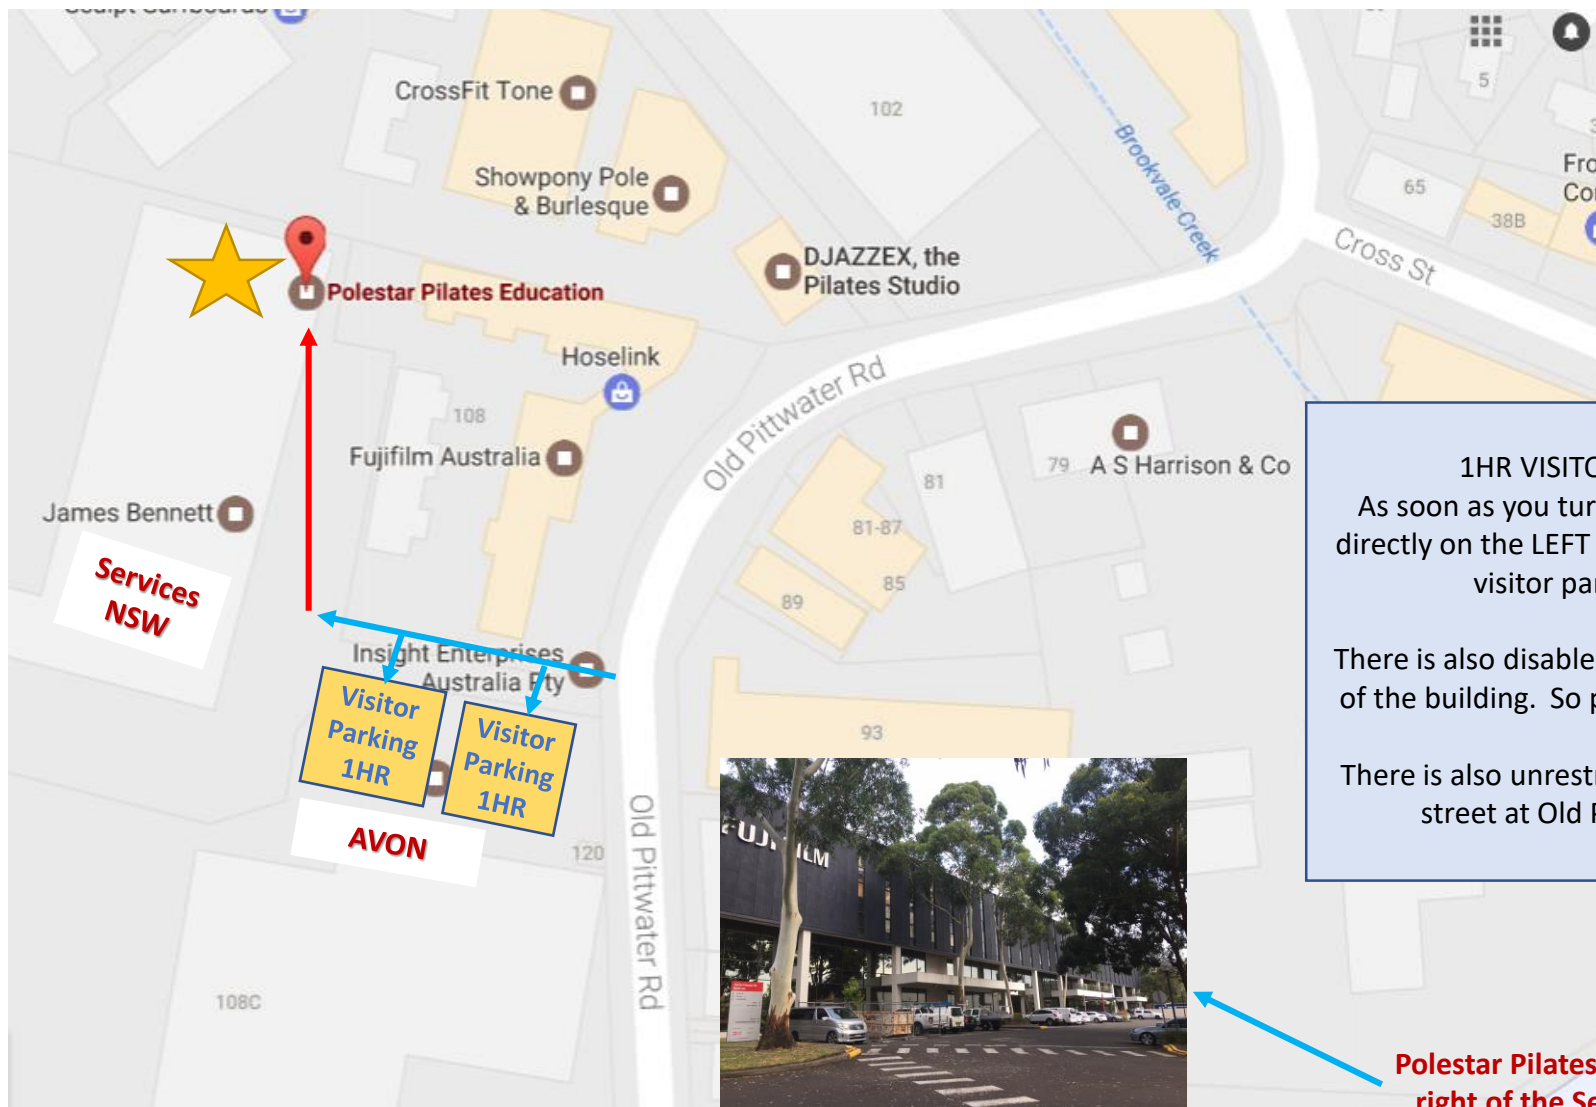

POLESTAR PILATES – Parking Information
Unit 4, 114-120 Old Pittwater Rd, Brookvale NSW 2100
P: 9091 9400 W: www.polestarpilates.com.au

1HR VISITOR PARKING
As soon as you turn into the complex, directly on the LEFT are two separate 1hr visitor parking bays.

There is also disabled parking in the front of the building. So please ask reception.

There is also unrestricted parking on the street at Old Pittwater Road

Polestar Pilates – ground floor on the right of the Services NSW Building